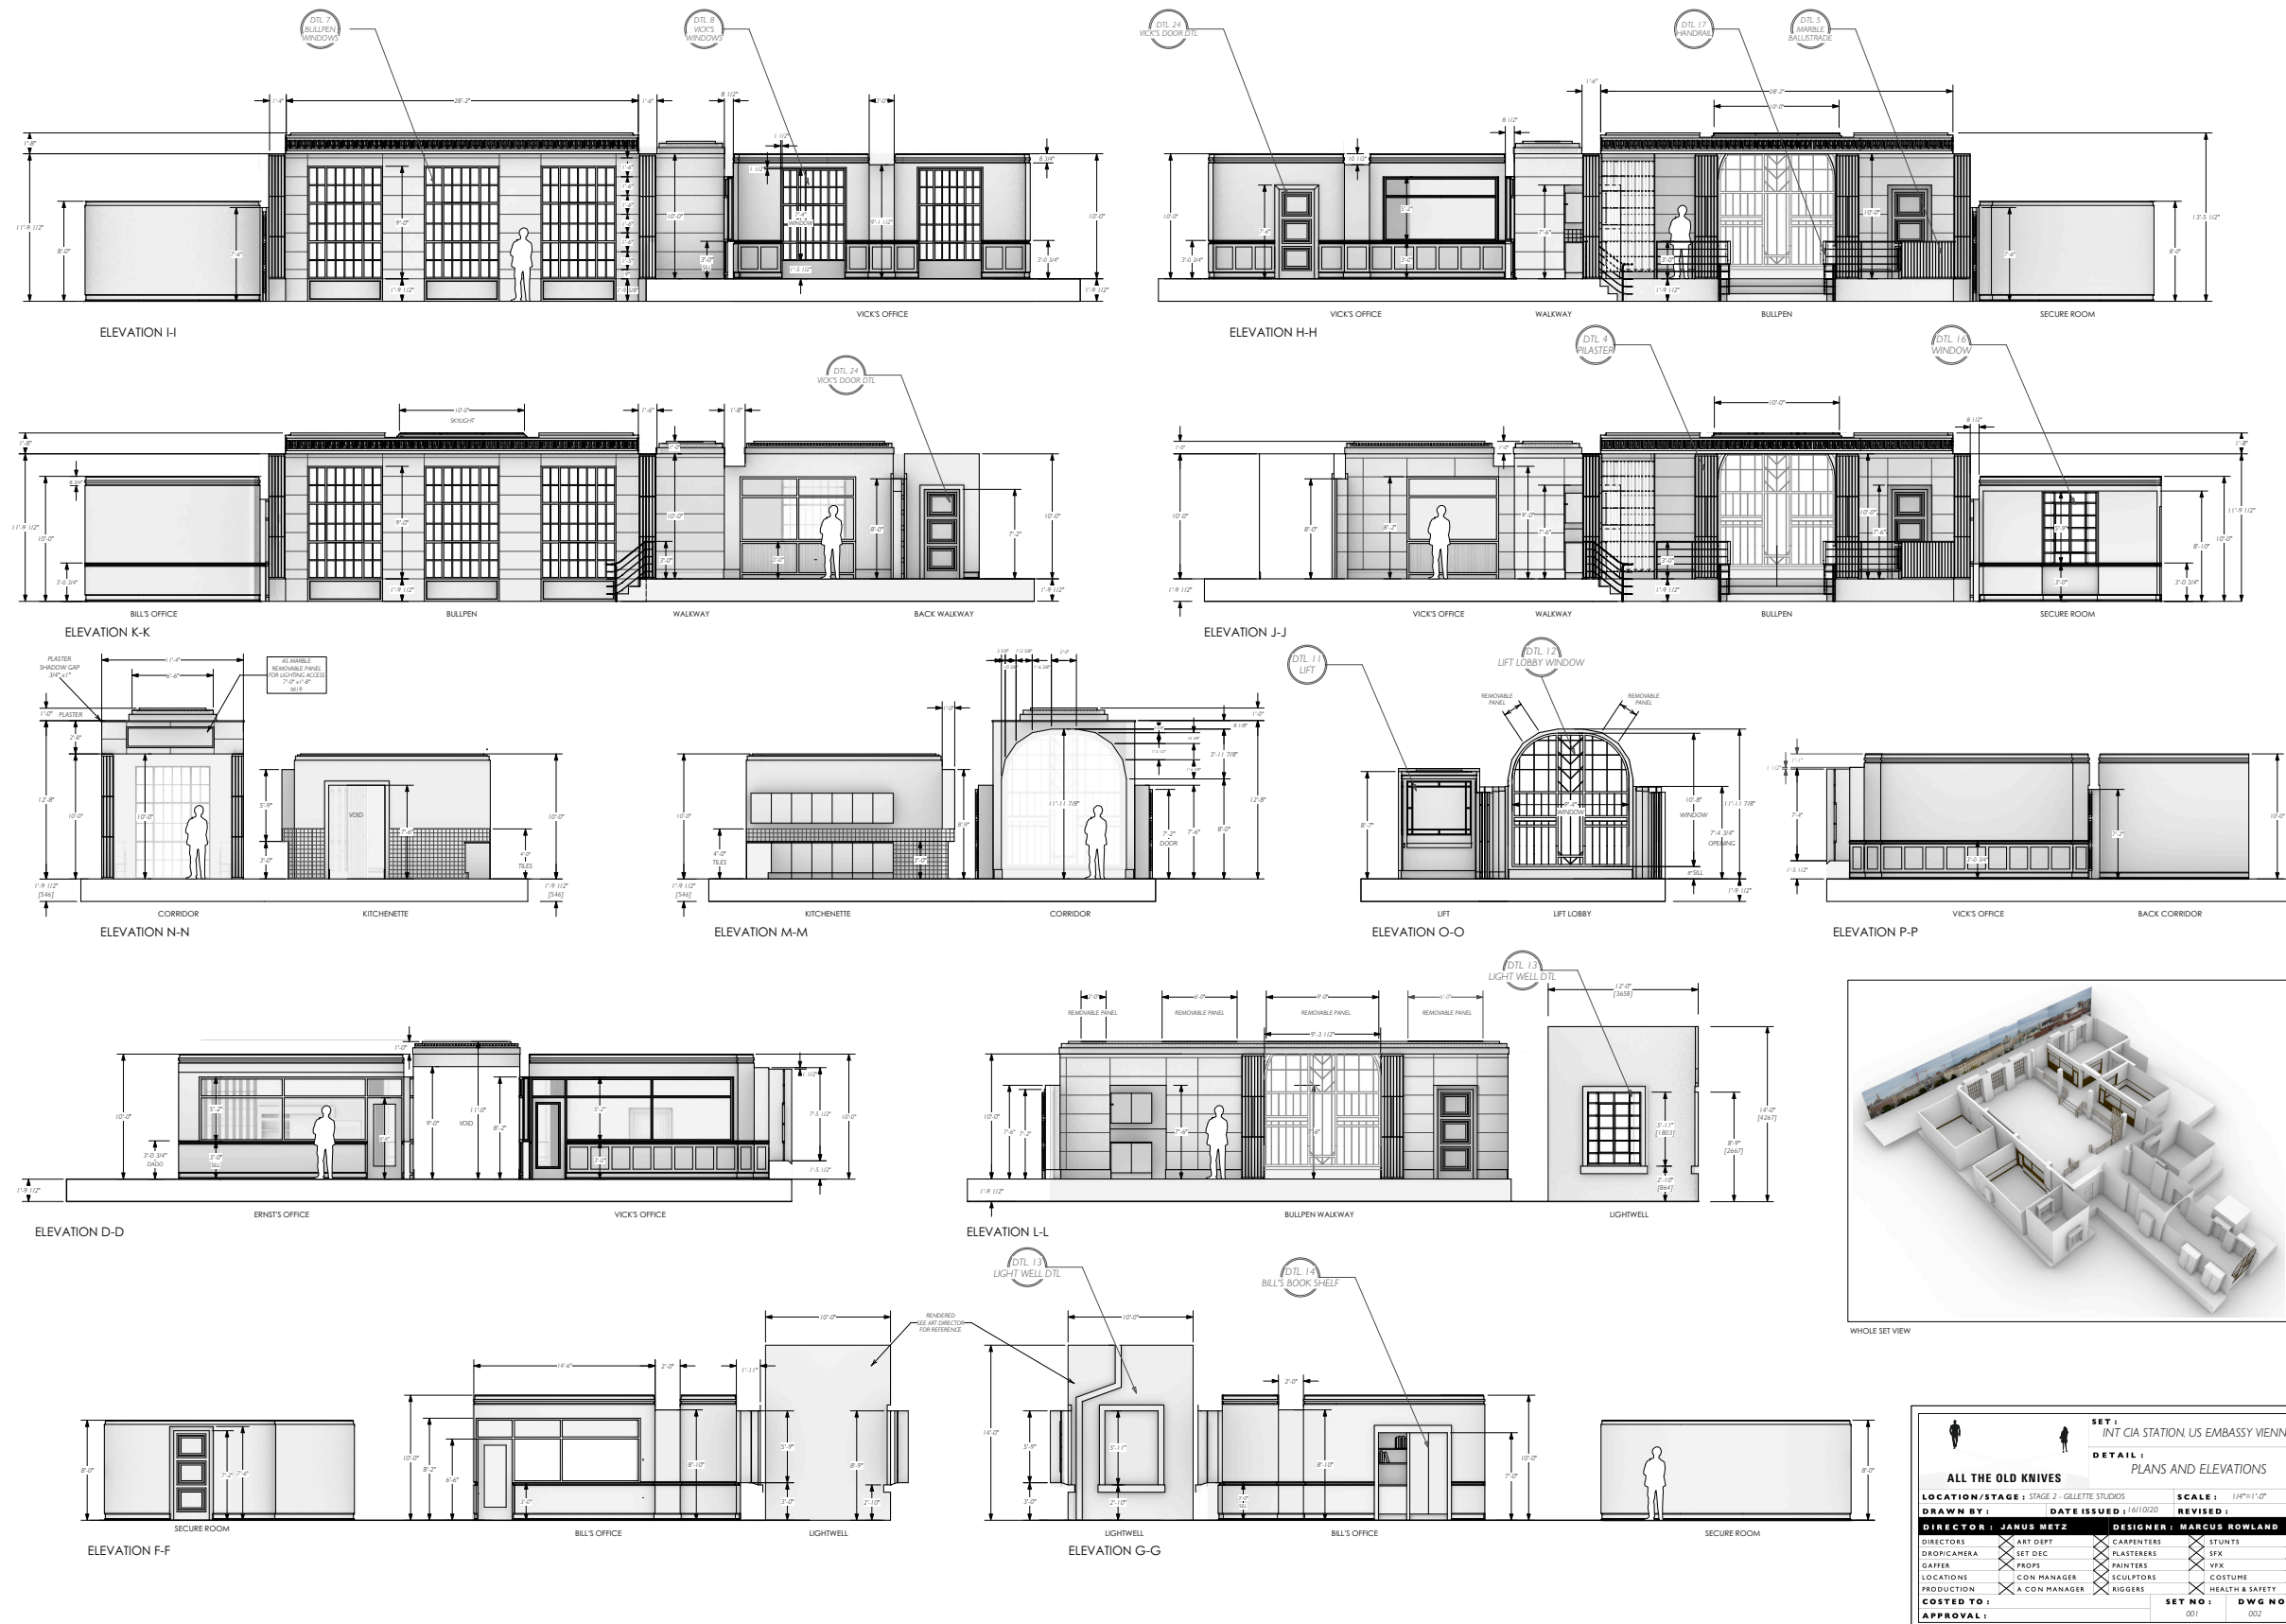

# CIA STATION - VIENNA

ALL THE OLD KNIVES · INT CIA STATION - US EMBASSY, VIENNA · P & E · SCALE :1/4"= 1'-0" · DRW No.002 SHEET 2 OF 2

CIA STATION - VIENNA - SET PHOTOS

# MONTEREY RESTAURANT

# MONTEREY RESTAURANT - SET PHOTOS